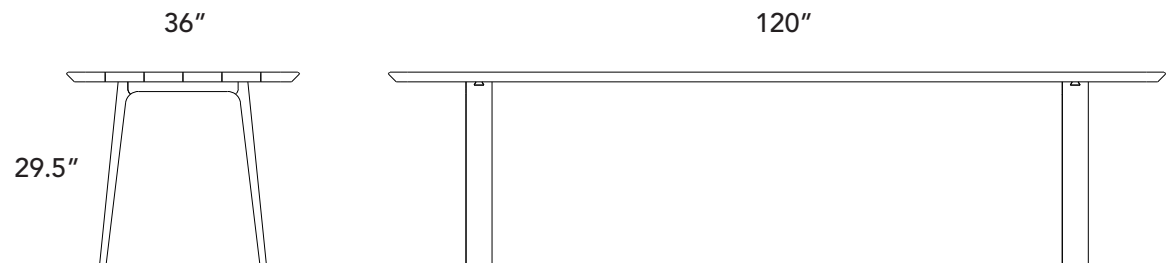

Beveled Walnut Dining Table

This solid walnut dining table features an inset, tapered leg and beveled top to give it a light and refined character. A unique steel dovetail structure provides extraordinary lateral rigidity with minimal visual impact under the table. A small brass detail expresses this structural feat and punctuates the legs.

Size

120"L x 36"W x 29.5"T
Custom sizes available upon request

Materials

Solid walnut wood, brass, steel

Finish

Satin Clear Hardwax Oil

Price

$18775 USD / $25000 CDN

Lead Time

12 weeks

Derek McLeod Design Inc.
24 Cariboo Avenue, Toronto, ON, M6P 3T6
T 416-707-0291 www.derekmcleod.com