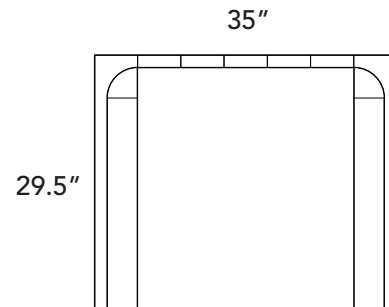

Size

72" L x 35" W x 29.5" T
Custom sizes available upon request

Materials

Solid cherry wood
Solid white oak wood
Solid walnut wood (add \$525 CDN)

Finish

Satin Clear Hardwax Oil

Price

\$8260 USD / \$11000 CDN

Lead Time

12 weeks

Derek McLeod Design Inc.
24 Cariboo Avenue, Toronto, ON, M6P 3T6
T 416-707-0291 www.derekmcleod.com