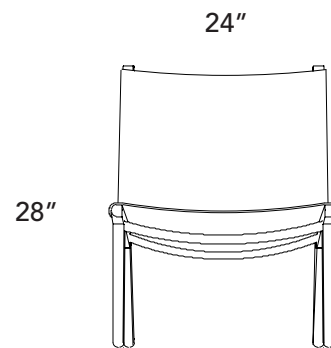

Leather Sling Chair

The Leather Sling chair is a low lounge that showcases the sensuality of leather. The leather surfaces flex to support the body where needed, while maintaining ergonomic structure through the wooden frame and steel supports.

Size

28"D x 24"W x 28"T

Materials

Solid maple wood, leather, steel, copper nails

Finish

Satin Clear Hardwax Oil

Price

$4130 USD / $5500 CDN

Lead Time

12 weeks

Derek McLeod Design Inc.
24 Cariboo Avenue, Toronto, ON, M6P 3T6
T 416-707-0291 www.derekmcleod.com