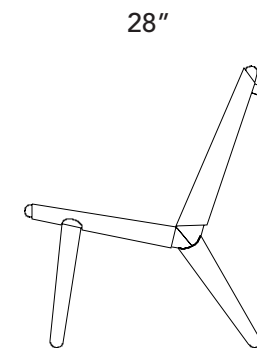

Leather Sling Chair

The Leather Sling chair is a low lounge that showcases the sensuality of leather. The leather surfaces flex to support the body where needed, while maintaining ergonomic structure through the wooden frame and steel supports.

Size

28"D x 24"W x 28"T

Materials

Solid white oak wood, leather, steel, copper nails

Finish

Satin Clear Hardwax Oil

Price

$4250 USD / $5675 CDN

Lead Time

12 weeks

Derek McLeod Design Inc.
24 Cariboo Avenue, Toronto, ON, M6P 3T6
T 416-707-0291 www.derekmcleod.com