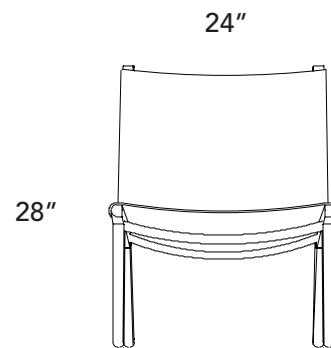

Leather Sling Chair

The Leather Sling chair is a low lounge that showcases the sensuality of leather. The leather surfaces flex to support the body where needed, while maintaining ergonomic structure through the wooden frame and steel supports.

Size

28"D x 24"W x 28"T

Materials

Solid white oak wood, leather, steel, copper nails

Finish

Satin Clear Hardwax Oil

Price

$4250 USD / $5675 CDN

Lead Time

12 weeks

Derek McLeod Design Inc.
24 Cariboo Avenue, Toronto, ON, M6P 3T6
T 416-707-0291 www.derekmcleod.com