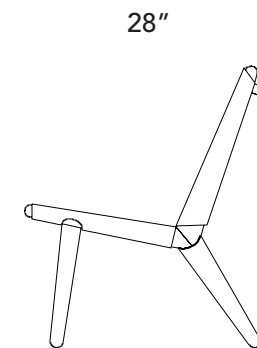

Leather Sling Chair

The Leather Sling chair is a low lounge that showcases the sensuality of leather. The leather surfaces flex to support the body where needed, while maintaining ergonomic structure through the wooden frame and steel supports.

Size

28"D x 24"W x 28"T

Materials

Solid maple wood, leather, steel, copper nails

Finish

Satin Clear Hardwax Oil

Price

$4130 USD / $5500 CDN

Lead Time

12 weeks

Derek McLeod Design Inc.
24 Cariboo Avenue, Toronto, ON, M6P 3T6
T 416-707-0291 www.derekmcleod.com