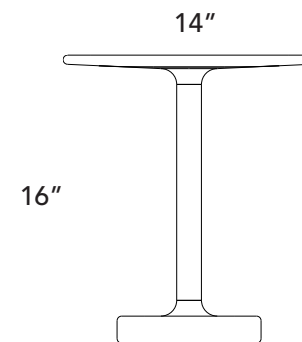

Pier Side Table

This small square side table has a seamless appearance thanks to fluid transitions between the top, bottom and vertical elements. Its name refers to construction, in which a pier sits on a square base while a column sits on a round base. The slender top tapers toward the edges to give a floating effect while the thick base anchors it visually to the ground.

Size

14"L x 14"W x 16"T

Materials

Solid cherry wood
Solid white oak wood
Solid walnut wood (add $50 CDN)

Finish

Satin Clear Hardwax Oil

Price

$675 USD / $900 CDN

Lead Time

6 weeks

Derek McLeod Design Inc.
24 Cariboo Avenue, Toronto, ON, M6P 3T6
T 416-707-0291 www.derekmcleod.com