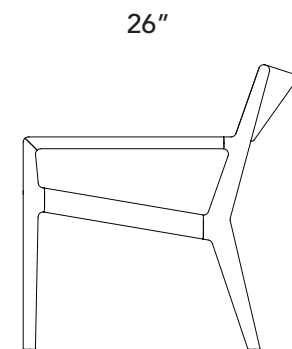

Sum Lounge Chair

The Sum Lounge Chair is a combination of structure and surface, frame and seat, line and curve, a visualization of the essential role of furniture – to hold a person off the ground and to do so in a comfortable manner. The frame portions are rounded on the outer surfaces and end at a crisp square inner profile, creating contrast between inside and outside.

Size

26"D x 24"W x 27.5"T

Materials

Solid walnut wood

Finish

Satin Clear Hardwax Oil

Price

$3330 USD / $4300 CDN

Lead Time

8 weeks

Derek McLeod Design Inc.
24 Cariboo Avenue, Toronto, ON, M6P 3T6
T 416-707-0291 www.derekmcleod.com